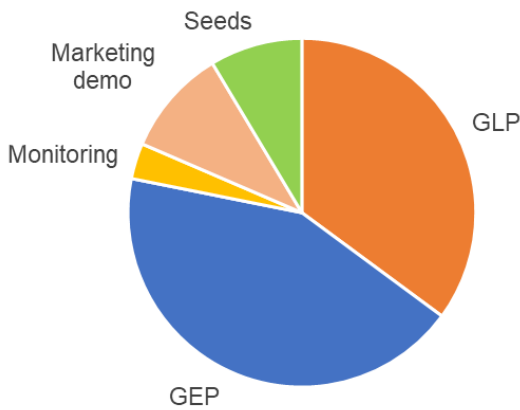

Field Network of **150** Farmers
90% trials around 50 km

Alsace (Grand Est), France
Maritime EPPO Zone
North GLP Zone

GEP Studies
GLP Studies

Core Services

Expert Services

Specialist Equipment

Land Preparation Equipment