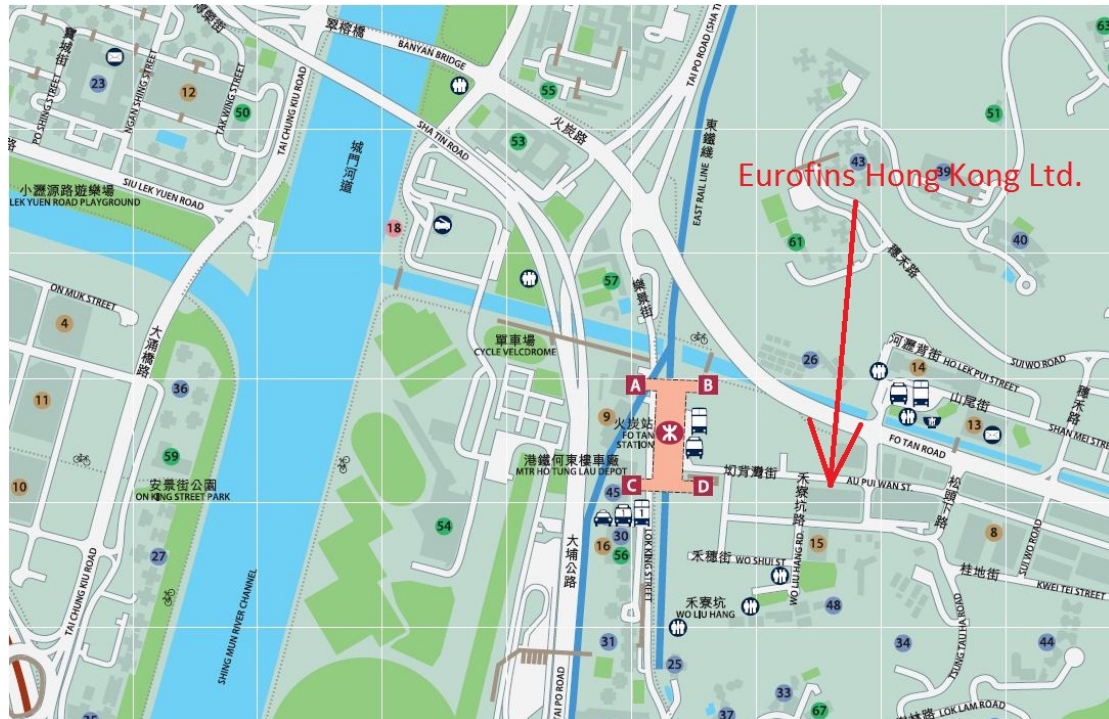

Directions to Eurofins Hong Kong Ltd.:

By MTR:

Take the “East Rail Line” to “Fo Tan”

At the station take Exit D and walk straight on Au Pui Wan Street to the 2nd intersection. You have arrived at the “Valiant Industrial Building”.

By Taxi:

Take a Red (Urban) Taxi and show this to the taxi driver:

新界沙田坳背灣街2-12號威力工業中心

8樓F室

Address:

Eurofins Hong Kong Ltd.
 Unit F, 8/F, Valiant Industrial Building
 2-10 Au Pui Wan Street
 Fo Tan, Sha Tin District, Hong Kong S.A.R.
 Phone: +852 2636 3288
 E-Mail: ProductTesting-HK@eurofins.com