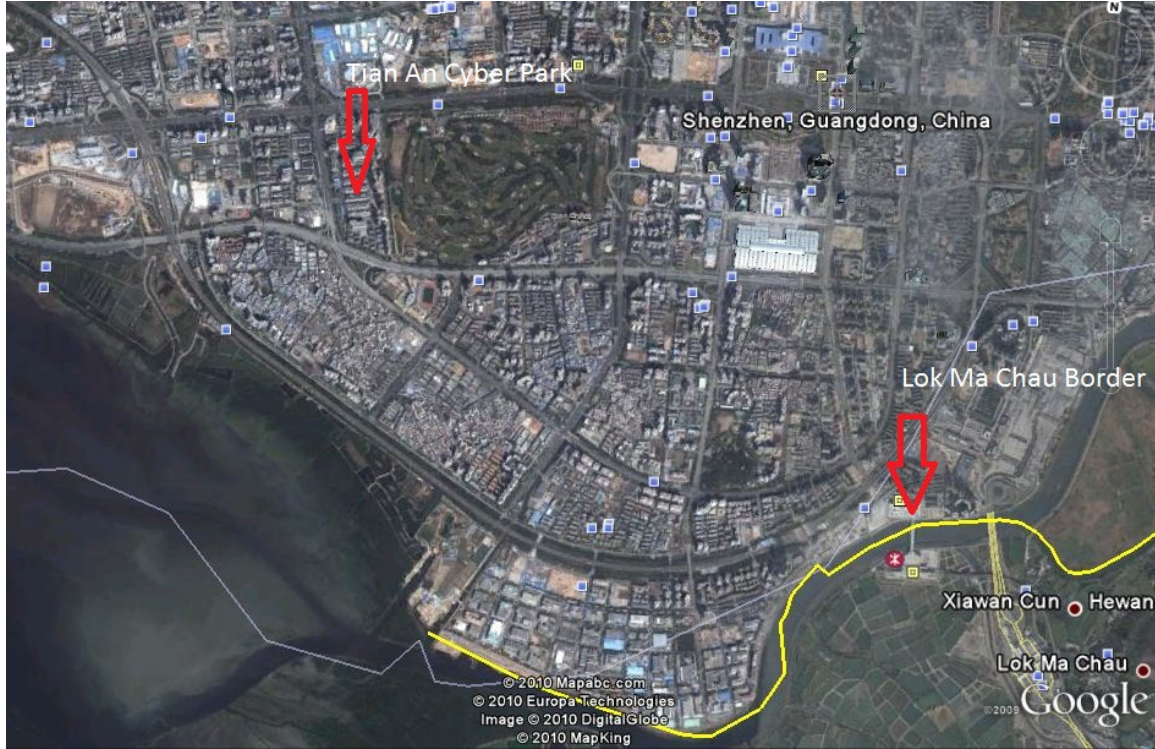

**Directions to Eurofins Testing Technology  
(Shenzhen) Co. Ltd.:**

**By Taxi:**

Take a taxi and show this to the taxi driver:

深圳, 市福田区, 天安

工业区天发大厦F1.6栋03A

天安数码城  
TIANAN CYBER PARK

**Address:**

Eurofins Testing Technology  
(Shenzhen) Co., Ltd.  
Unit A, 3/F, Block 1.6, Tianfa Building  
Tian'an Chegongmiao Industrial area  
Futian District, Shenzhen 518040