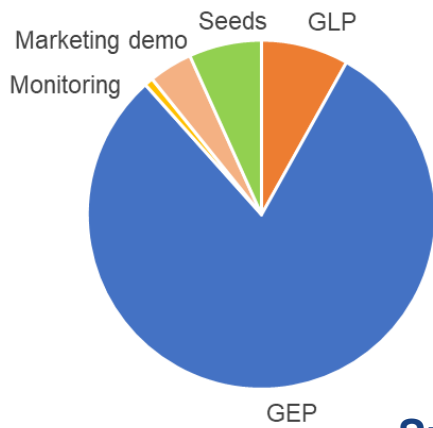

Field Network of **30** Farmers
150km trial radius

West Romania
South East EPPO Zone
North GLP Zone

GEP Studies
GLP Studies

Core Services

Expert Services

Specialist Equipment

Land Preparation Equipment

Combine Harvester